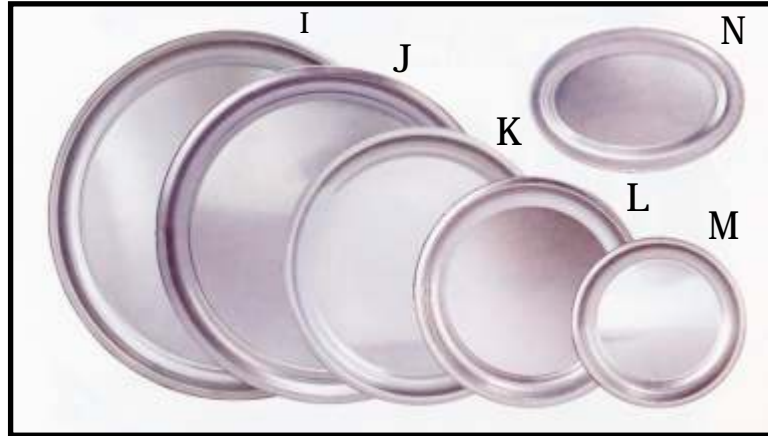

HOLLOWWARE - TRAYS

Silver Plated Trays with Gold Border

HW197/C	HW197/B	HW197/A
12"	10"	8"
\$32.90	\$23.90	\$19.90

HW198/A	HW198/B
9 1/2" x 6 3/4"	13 1/2" x 9 3/4"
\$15.00	\$20.00

Silver Plated

HW199/C	HW199/B	HW199/A
12"	10"	8"
\$23.90	\$17.90	\$15.90

HW200/A	HW200/B
9 1/2" x 6 3/4"	13 1/2" x 9 3/4"
\$11.90	\$14.90

Nickel Plated Trays

Will not tarnish over time.

Plate Stand

PS2500
Plate Holder
\$12.90

HW203/A	HW203/B	HW203/C
9 3/4" x 7 1/2"	11 1/4" x 8 3/4"	12 1/2" x 9 3/4"
\$14.90	\$16.90	\$18.90

Engraving on above trays - 30¢ per letter. Minimum \$5.00 per plate/tray

HOLLOWWARE - TRAYS

Pewter Trays - Satin Finish
w/ Presentation Box

I	J	K	L	M	N
HW201/E	HW201/D	HW201/C	HW201/B	HW201/A	HW202
15"	12"	10"	8 1/2"	7"	9" L x 6" W
\$160.80	\$89.90	\$68.90	\$46.70	\$39.90	\$39.90