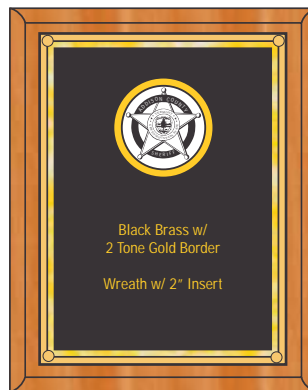

Medallion Series

FREE Engraved or imprinted letters on all plaques.

Stock 2" Activity Inserts included in price.

[View Selection of Activity Inserts
On Activity Insert Page](#)

Custom Inserts are available at an additional 50¢ per plaque

[View Additional Custom Inserts Charges
on Engraving Page](#)

Cherry Tone
PL608 7 1/4" x 8" \$20.50

Sublimation Imprint (Black Ink)
available on Satin Gold Plates Only

Engraving Available on Black Brass

Cherry Tone Board with
Black Brass/Gold Trim Plate
PL1228/A 8" x 10" \$25.10
PL1228/B 9" x 12" \$32.30

Cherry Tone
PL620/A 4" x 6" \$10.70
PL620/B 5" x 7" \$11.50
PL620/C 6" x 8" \$12.70

Cherry Tone
PL621/A 7" x 9" \$18.90
PL621/B 8" x 10" \$20.10
PL621/C 9" x 12" \$22.70

Cherry Tone
PL611 5" x 7" \$13.50
Black Brass Plate on
a Gold Backing Plate
Laser Engraved