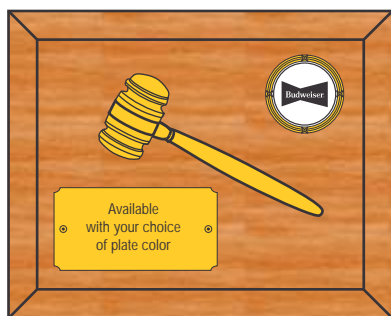

Medallion Series

FREE Engraved or imprinted letters on all plaques.

Stock 2" Activity Inserts included in price.

[View Selection of Activity Inserts
On Activity Insert Page](#)

Custom Inserts are available at an additional 50¢ per plaque

[View Additional Custom Inserts Charges
on Engraving Page](#)

Cherry Tone
PL608 7 1/4" x 8" \$20.50

Sublimation Imprint (Black Ink)
available on Satin Gold Plates Only

Engraving Available on Black Brass

Cherry Tone Board with
Black Brass/Gold Trim Plate
PL1228/A 8" x 10" \$25.10
PL1228/B 9" x 12" \$32.30

Cherry Tone
PL620/A 4" x 6" \$10.70
PL620/B 5" x 7" \$11.50
PL620/C 6" x 8" \$12.70

Cherry Tone
PL621/A 7" x 9" \$18.90
PL621/B 8" x 10" \$20.10
PL621/C 9" x 12" \$22.70

Cherry Tone
PL611 5" x 7" \$13.50
Black Brass Plate on
a Gold Backing Plate
Laser Engraved