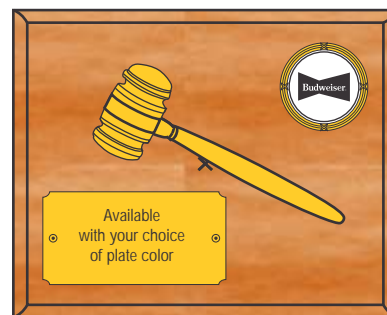

[View Additional Custom Inserts Charges
on Engraving Page](#)

Cherry Tone
PL608 7 1/4" x 8" \$20.50

Sublimation Imprint (Black Ink)
available on Satin Gold Plates Only

Engraving Available on Black Brass

Cherry Tone Board with
Black Brass/Gold Trim Plate
PL1228/A 8" x 10" \$25.10
PL1228/B 9" x 12" \$32.30

Cherry Tone
PL620/A 4" x 6" \$10.70
PL620/B 5" x 7" \$11.50
PL620/C 6" x 8" \$12.70

Cherry Tone
PL621/A 7" x 9" \$18.90
PL621/B 8" x 10" \$20.10
PL621/C 9" x 12" \$22.70

Cherry Tone
PL611 5" x 7" \$13.50
Black Brass Plate on
a Gold Backing Plate
Laser Engraved

Genuine Walnut Wood
Wide Beveled Border
PL609W 9" x 12" \$52.50

Laurel Wreath may
be used in place of
the 2" Logos

Cherry Tone
Radius Cove
PL622C 9" x 12" \$19.90

Walnut Board
Radius Cove
PL622W 9" x 12" \$30.60