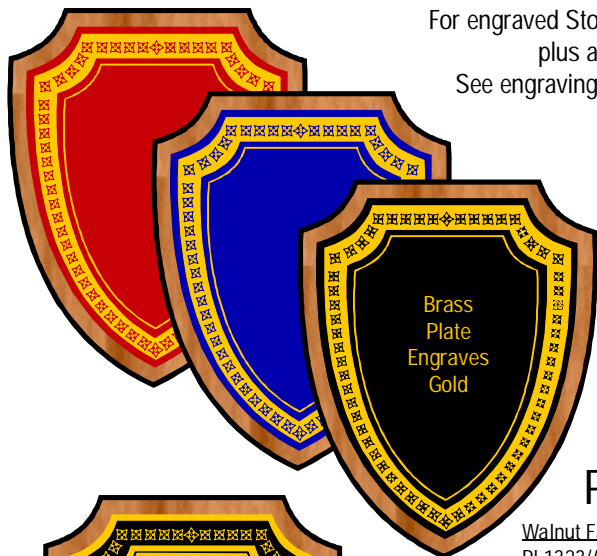

# SHIELD SERIES

New Plaques for 2007, Walnut Veneer with Black Edge  
 Plaque Boards with Colored Brass or Colored Aluminum Plates  
 When Ordering, please indicate the plate color you want on plaque (s)

**FREE** Engraved or Imprinted Letters on All Plaques.

For engraved Stock Designs/Logos add \$5.00  
 plus any set-up charges  
 See engraving page for additional pricing

**PL1323**

Walnut Face/Black Edge  
 PL1323/A 7 1/2" x 9" \$31.40  
 PL1323/B 8" x 10" \$39.20