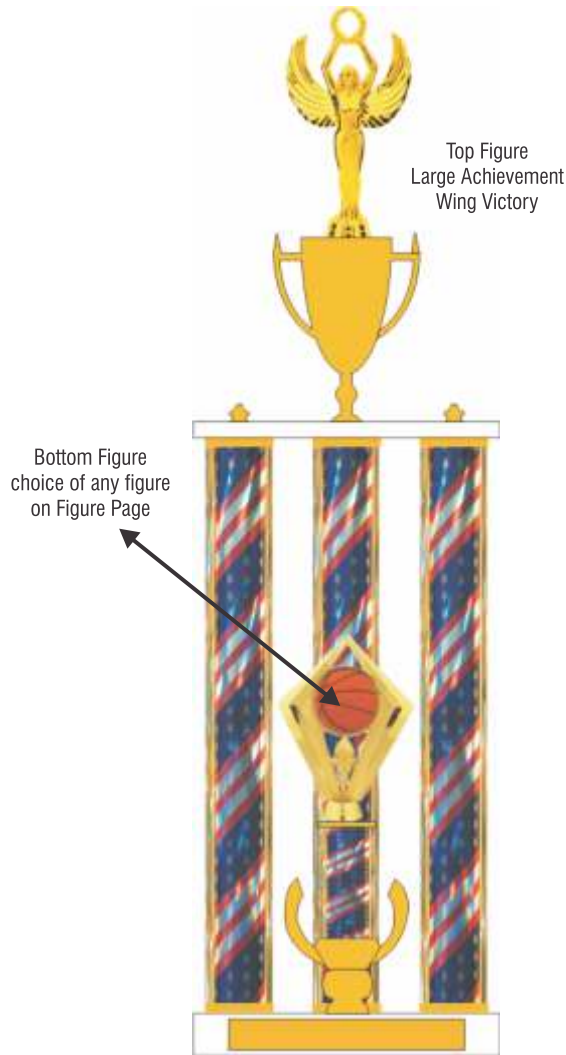

Americana Series

Red/White/Blue Holographic Flag Design Column with Genuine Marble Base and Marble Tone Bases

All trophies include **FREE** engraving and your choice of figure as shown on **FIGURE LOCATOR** Page. Some figures because of their complexity will have an added charge..

Trophy height includes figure and may vary according to the style of figure selected

3 Poster

AM/300/RX	36"	$68.40
AM/300/TX	38"	$71.40
AM/300/VX	40"	$74.40