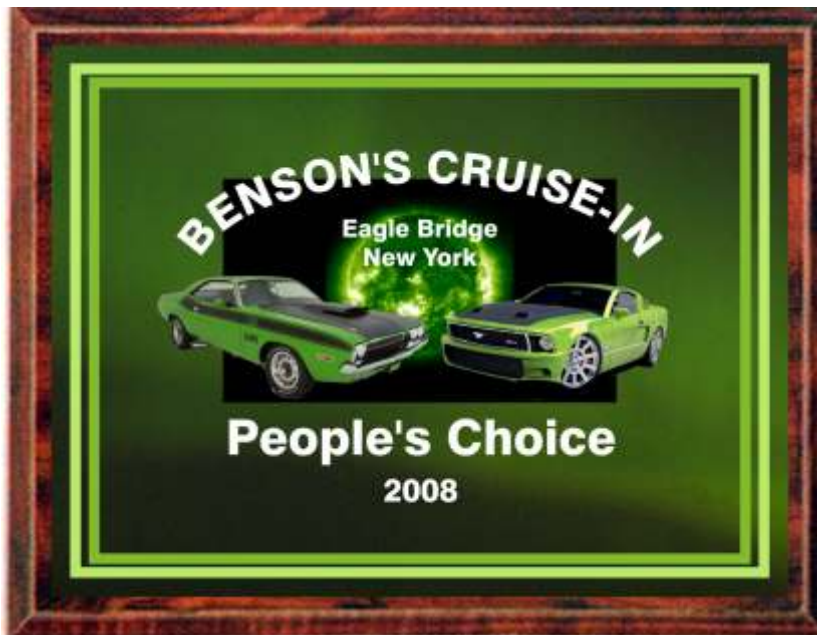

Full Color Graphic Products

10/08

Dash Plates

Looking for Full Color? We have it!. We offer the highest quality full color ink jet dye sublimation available. Our sublimated dash plates are offered on white, satin gold or satin silver aluminum. We also now offer them in magnetic material as well upon request. Dash Plates have been long used for car shows for years, as well as other various applications like tractor shows, etc. Our artwork charge of \$10.00 is waived on orders over 100 pieces of the same size. We have experienced graphic artists who can design an award for you. We can also use your artwork.

Coordinate your Dash Plates with your Individual Plaque Awards

DASH PLATES

Style	1 - 24	25	50	100	150	250	500+
DSP01 2" x 3"	\$3.00	\$2.90	\$2.70	\$2.60	\$2.50	\$2.40	\$2.00
DSP02 2 ½" x 3 ½"	\$3.20	\$3.10	\$2.90	\$2.80	\$2.70	\$2.60	\$2.20
DSP03 3" x 4"	\$3.40	\$3.30	\$3.10	\$3.00	\$2.90	\$2.80	\$2.40
Double Face Tape available at no extra cost			For rounded corners add 05¢ per plate				
Custom sizes are available. Contact us for pricing							
DSP04 2" x 3" Magnetic	\$3.20	\$3.10	\$2.90	\$2.80	\$2.70	\$2.60	\$2.20