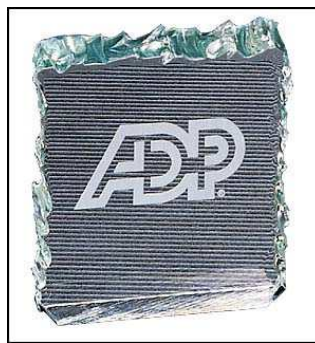

Paperweights

FREE Personalized Laser Engraving Included

PW04 Black Marble Laser Engraved.....\$23.50

This polished black marble square paperweight with chiseled edge is a great for the work or home office. Personalize this with text or logos for an added touch of class. For added personalization, have your favorite photo engraved!

Laser engraving leaves a frosty white personalization on the jet black marble for a striking contrast.

Size: 3 1/8" x 5 1/8"

Acrylic Laser Engraved

Our acrylic paperweights are created with 3/4" clear acrylic. Choose between Ruby, Emerald, Sapphire with Marble background or Clear. Your image is laser engraved on the reverse side for a frosted effect.