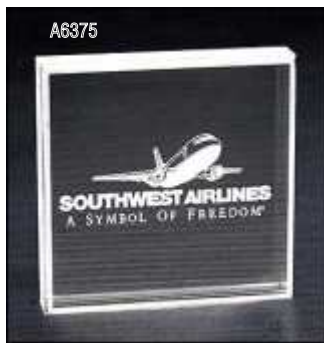

Paperweights

FREE Personalized Laser Engraving Included

PW04 Black Marble Laser Engraved.....\$23.50

This polished black marble square paperweight with chiseled edge is a great for the work or home office. Personalize this with text or logos for an added touch of class. For added personalization, have your favorite photo engraved!

Laser engraving leaves a frosty white personalization on the jet black marble for a striking contrast.

Size: 3 1/8" x 5 1/8"

Acrylic Laser Engraved

Our acrylic paperweights are created with 3/4" clear acrylic. Choose between Ruby, Emerald, Sapphire with Marble background or Clear. Your image is laser engraved on the reverse side for a frosted effect.