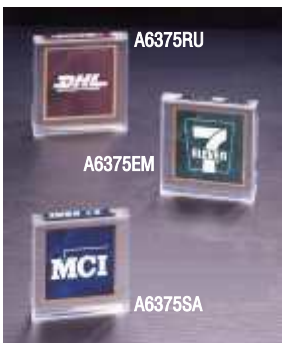

Paperweights

FREE Personalized Laser Engraving Included

PW04 Black Marble Laser Engraved.....\$23.50

This polished black marble square paperweight with chiseled edge is a great for the work or home office. Personalize this with text or logos for an added touch of class. For added personalization, have your favorite photo engraved!

Laser engraving leaves a frosty white personalization on the jet black marble for a striking contrast.

Size: 3 1/8" x 5 1/8"

Acrylic Laser Engraved

Our acrylic paperweights are created with 3/4" clear acrylic. Choose between Ruby, Emerald, Sapphire with Marble background or Clear. Your image is laser engraved on the reverse side for a frosted effect.

PW08

White Marble w/ Laser Engraving

This polished white marble rectangle paperweight with square corners is a great for the work or home office. Personalize this with text or logos for an added touch of class. Use our stock 2" or customized inserts. Laser engraving leaves a bright gold personalization on the jet black metal plate for a striking contrast.