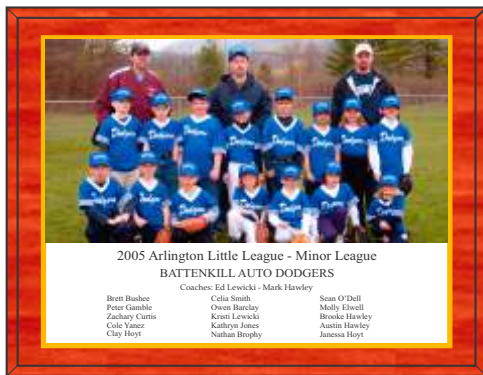

# PHOTO PLAQUES

**FREE** Engraved or Imprinted Letters on All Plaques.

For engraved Stock Designs/Logos add \$5.00. See engraving page for additional pricing

**Cherry Tone**

PL1000/D	7" x 9"	3 1/2" x 5" Photo	\$15.30
PL1000/E	8" x 10"	4" x 6" Photo	\$18.60
PL1000/F	9" x 12"	5" x 7" Photo	\$24.10
PL1000/H	12" x 15"	8" x 10" Photo	\$36.70

**Cherry Tone**

PL1003 9" x 12" \$27.40

This high quality plaque displays a 5x7 team picture in a clear holder plus a 2.5x3.5 player photo in a clear holder. Standard 9x12 walnut style plaque with free engraving.