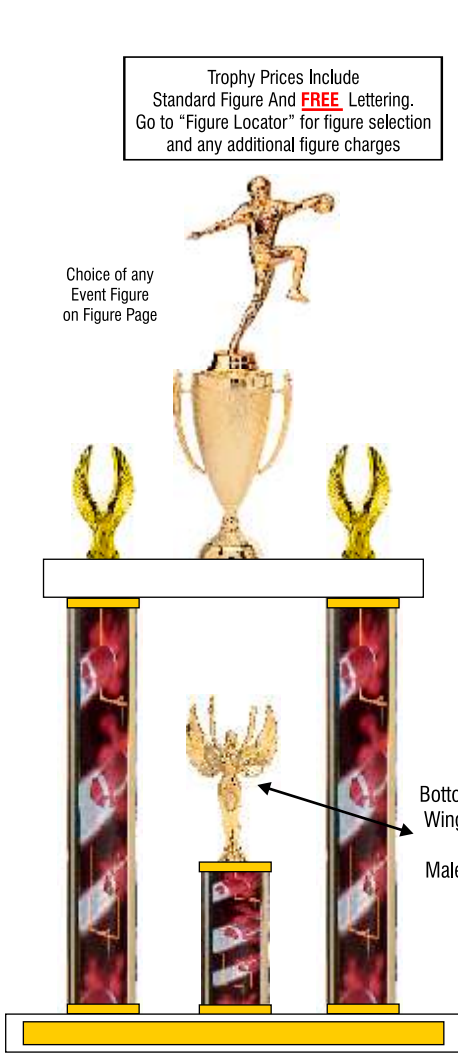

# SPORT SERIES

Sport Scene Tube Column with Genuine Marble Base  
 Tube Design may vary from pictures as we continue to update the styles

Trophy Prices Include  
 Standard Figure And **FREE** Lettering.  
 Go to "Figure Locator" for figure selection  
 and any additional figure charges

Trophy height includes figure and may vary  
 according to the style of figure selected

Choice of any  
 Event Figure  
 on Figure Page

SP/204/JX 24" \$25.60  
 SP/204/MX 27" \$27.80  
 SP/204/PX 30" \$30.00

Bottom Figure  
 Wing Victory  
 or  
 Male Victory

SP/04/AX 14 1/2" \$10.80  
 SP/04/CX 16 1/2" \$11.40  
 SP/04/EX 18 1/2" \$12.00

SP/04/A 10" \$8.20  
 SP/04/C 12" \$8.80  
 SP/04/E 14" \$9.40

SP/00/A 9" \$5.90  
 SP/00/C 11" \$6.50  
 SP/00/E 13" \$7.10